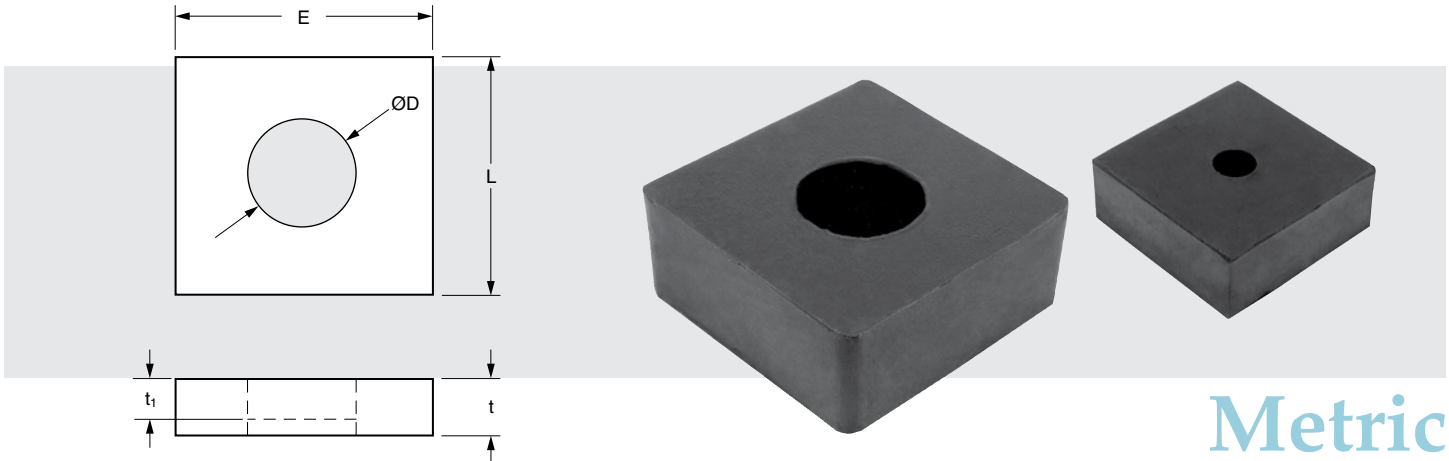

Square Rubber Mounts

www.vibrationmounts.com Phone: 516.328.3662 Fax: 516.328.3365

• **MATERIAL:** Natural Rubber (55-60 Shore A Black)

• **100% RUBBER** • **HOLE FOR EASY INSTALLATION**
• **GREAT FOR IMPACT LOADS**

Metric

Catalog Number	E mm (in.)	L mm (in.)	t mm (in.)	t ₁ mm (in.)	D mm (in.)	Max. Load kgf (lbf)
V10R79MPA05020	50 (1.97)	50 (1.97)	20 (1.79)	—	11 (1.43)	150 (331)
V10R79MPA07025	70 (2.76)	70 (2.76)	25 (.98)	21 (.83)	29 (1.14)	200 (441)
V10R79MPA07030			30 (1.18)			300 (661)
V10R79MPA07035			35 (1.38)			400 (882)
V10R79MPA08035	80 (3.15)	80 (3.15)	35 (1.38)	—	35 (1.38)	600 (1323)
V10R79MPA10030	100 (3.94)	100 (3.94)	30 (1.18)	25 (.98)	38 (1.50)	900 (1984)
V10R79MPA10060			60 (2.36)	—	40 (1.57)	1500 (3307)