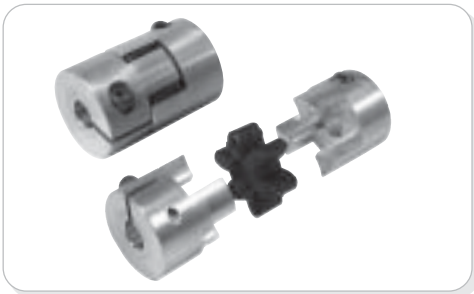

Pads-Single Ribbed
Page 8-6

Pads-Paired Ribbed
Page 8-7

Pads-Silicone Foam
Page 8-8

Pads-Silicone Gel
Page 8-9

Silicone Gel Tape & Chip
Page 8-10

Pads

Pictorial Index (continued)

www.vibrationmounts.com Phone: 516.328.3662 Fax: 516.328.3365

Couplings-Neo-Flex
Pages 9-2 thru 9-5

Couplings-Spline
Page 9-6

Couplings-Spider
Page 9-8

Couplings-Geargrip
Page 9-10

Couplings-Jaw
Page 9-11

Couplings-"K" Type
Page 9-12

Couplings-One-Piece
Page 9-14

Couplings-Bantam
Page 9-14