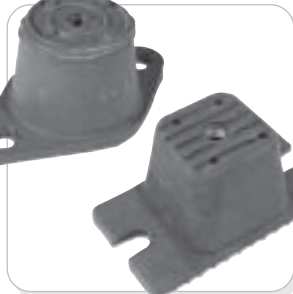

Pictorial Index

www.vibrationmounts.com Phone: 516.328.3662 Fax: 516.328.3365

Square
Pages 1-2 thru 1-4

Cylindrical
Pages 1-5 thru 1-32

Silicone Gel
Page 1-36

Ring
Pages 1-37 & 1-38

Base-Flange
Page 2-2

Base-Silicone Gel
Page 2-3

Plate
Page 2-4 thru 2-8

Finger-Flex Assemblies
Page 2-9 & 2-10

Cup
Page 2-11

Base-Cylindrical
Pages 2-12 & 2-13

Base-Dome
Page 2-14

Base-Neoprene
Pages 2-15 & 2-16

M-Style
Page 2-18

V-Style
Pages 2-19 & 2-20

Rectangular
Pages 2-21 thru 2-23

Mounts

Pictorial Index (continued)

www.vibrationmounts.com Phone: 516.328.3662 Fax: 516.328.3365

Level
Pages 3-2 thru 3-4

Leveling-ISO Pad
Page 3-5

Leveling-Conical
Page 3-6