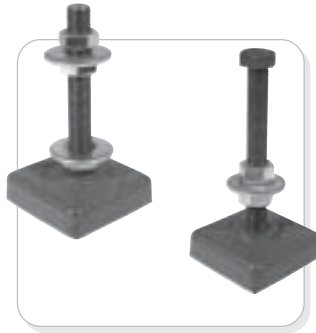

Plate
Page 2-4 thru 2-8

Finger-Flex Assemblies
Page 2-9 & 2-10

Cup
Page 2-11

Base-Cylindrical
Pages 2-12 & 2-13

Base-Dome
Page 2-14

Base-Neoprene
Pages 2-15 & 2-16

M-Style
Page 2-18

V-Style
Pages 2-19 & 2-20

Rectangular
Pages 2-21 thru 2-23

Mounts

Pictorial Index (continued)

www.vibrationmounts.com Phone: 516.328.3662 Fax: 516.328.3365

Level
Pages 3-2 thru 3-4

Leveling-ISO Pad
Page 3-5

Leveling-Conical
Page 3-6

Leveling-Carry
Pages 3-7 & 3-8

Suspension-Spring
Page 4-2

Suspension-Rubber
Page 4-3

Spring-Elliptic Leaf
Pages 5-3 thru 5-5

Spring-Foam
Pages 5-7 & 5-8

Spring-Damped
Pages 5-9 thru 5-13

Spring-Silicone Gel
Page 5-14