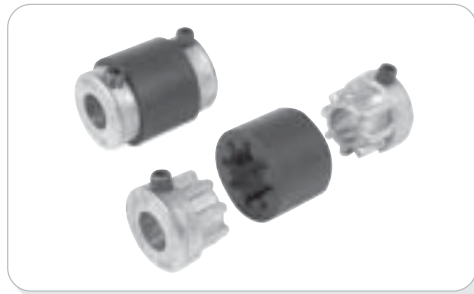

Pads-Single Ribbed
Page 8-6

Pads-Paired Ribbed
Page 8-7

Pads-Silicone Foam
Page 8-8

Pads-Silicone Gel
Page 8-9

Silicone Gel Tape & Chip
Page 8-10

Pads

Pictorial Index (continued)

www.vibrationmounts.com Phone: 516.328.3662 Fax: 516.328.3365

Couplings-Neo-Flex
Pages 9-2 thru 9-5

Couplings-Spline
Page 9-6

Couplings-Spider
Page 9-8

Couplings-Geargrip
Page 9-10

Couplings-Jaw
Page 9-11

Couplings-"K" Type
Page 9-12

Couplings-One-Piece
Page 9-14

Couplings-Bantam
Page 9-14